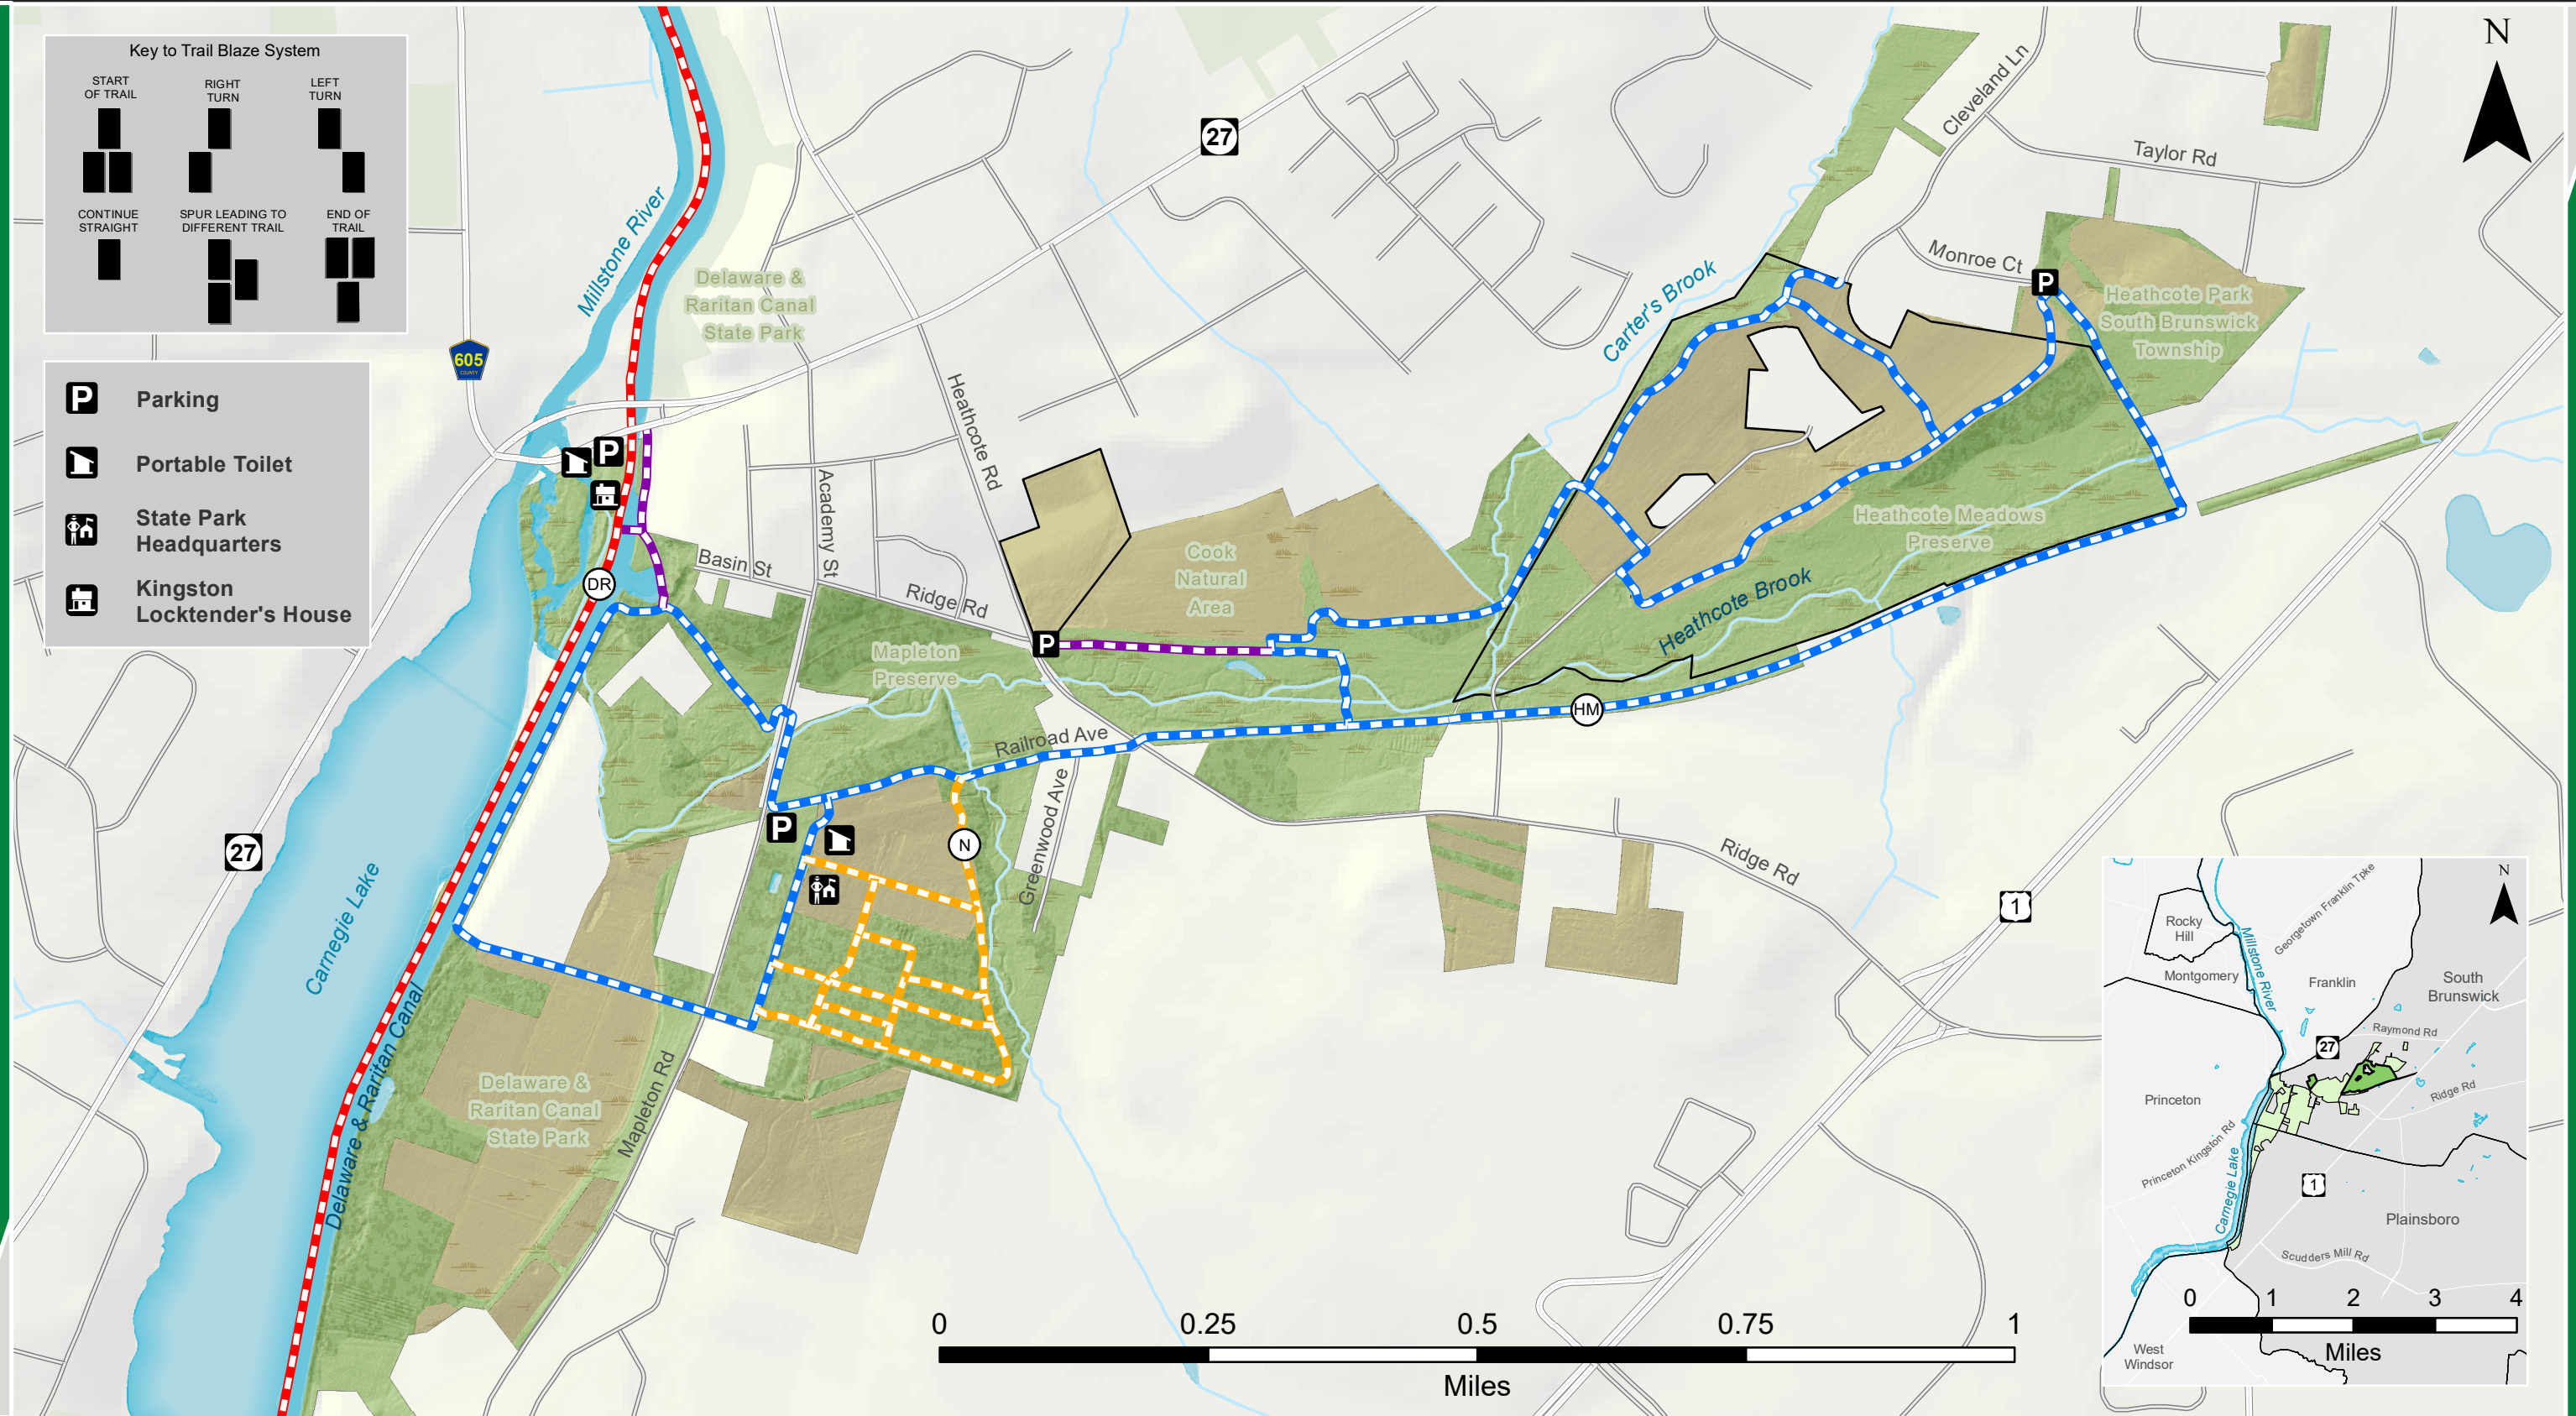

# Heathcote Meadows Preserve

## South Brunswick Township

**MIDDLESEX**  
COUNTY • N J

Map Created February 2020 by  
Middlesex County Division of GIS

**Key to Trail Blaze System**

**P** Parking  
 Portable Toilet  
 State Park Headquarters  
 Kingston Locktender's House

**LEGEND**

- |                                     |                |          |                                  |                         |
|-------------------------------------|----------------|----------|----------------------------------|-------------------------|
| Heathcote Meadows Preserve Boundary | Field/Clearing | Wetlands | Delaware & Raritan Canal Towpath | Nursery Trails (1.4 mi) |
| Open Space                          | Forest         |          | Heathcote-Mapleton Loop (4.5 mi) | Connecting Trail        |